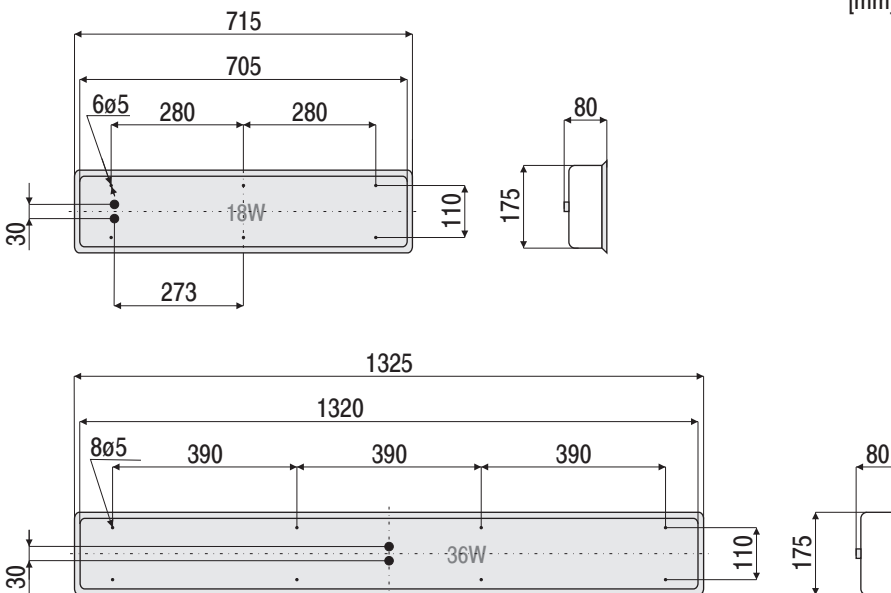

### Cable entry

2 plastic cable glands M 20 cable max  $\varnothing$  13 mm

### Mounting

6 or 8 mounting holes,  $\varnothing$  5 mm

### Electrical connection

see finish section

**2.12**

[mm]