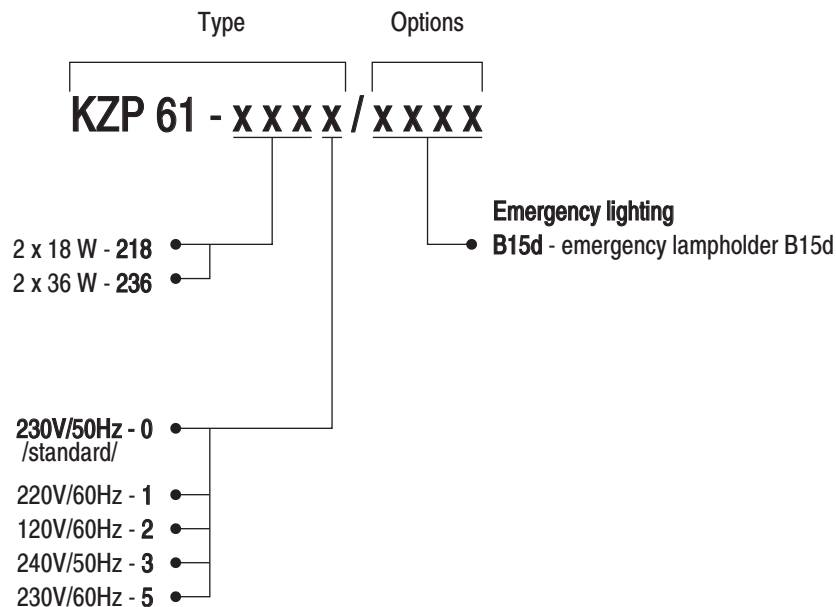

Order Specification

Example of type description

KZP 61 - 2360 light fitting for two fluorescent lamp 36W with socket G13; supply voltage 230V/50Hz;
/ light fitting included two fluorescent lamps Aura Thermo LL 36W and electronic starters /

2.13

Spare parts for coldroom luminaire KZP 61 - 2180

No.	Spare parts	Part-no.
1	Diffuser PC	101 00 61218
2	Diffuser mounting kit	302 00 61218
3	Silicone gasket	601 00 61218
4	Lampholder G 13 /4 pcs./	014 00 61218
5	Ballast /2 pcs./	032 00 61218
6	Capacitor	021 00 61218
7	Cable gland /2 pcs./	042 00 61218
8	Electronic starter	052 00 61218
9	Thermo LL 18W /2 pcs./	062 00 61218

Spare parts for coldroom luminaire KZP 61 - 2360

No.	Spare parts	Part-no.
1	Diffuser PC	101 00 61236
2	Diffuser mounting kit	302 00 61236
3	Silicone gasket	601 00 61236
4	Lampholder G 13 /4 pcs./	014 00 61236
5	Ballast /2 pcs./	032 00 61236
6	Capacitor	021 00 61236
7	Cable gland /2 pcs./	042 00 61236
8	Electronic starter	052 00 61236
9	Thermo LL 36W /2 pcs./	062 00 61236